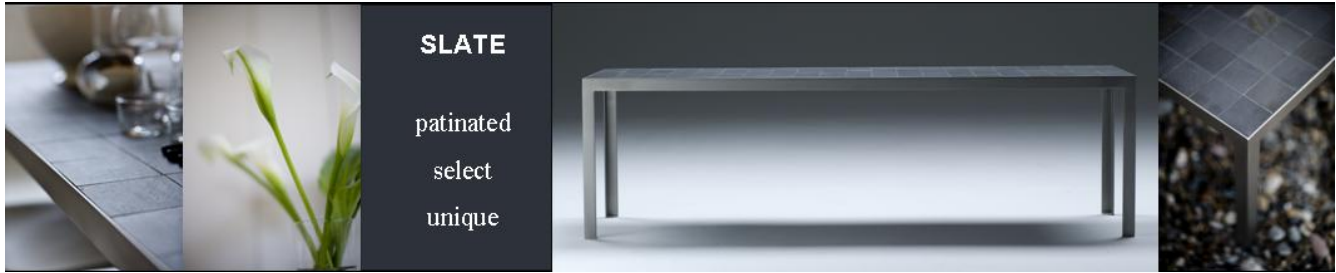

## Rübner SLATE - each table is unique...

Unique, one of a kind, high-quality tables made from old slate roofs in a distinct Rübner design. Recycling, sustainability and the love and fascination of special materials with an interesting story compelled designer Bente Rübner to make these gorgeous tables. Elegant and silky smooth yet raw and with an edge.

Rübner SLATE is a unique range of coffee and dining tables designed with a tabletop of old slate roof tiles cut into squares and a frame of powder coated or glass grind steel. Each table is unique and numbered, and the story of the slate used on each table is included in a certificate of origin. The tables are known for the colourful impression of the old roofing material used, and the unusual fine finish of the steel frame. Rübner SLATE tables are made to measure in all sizes.